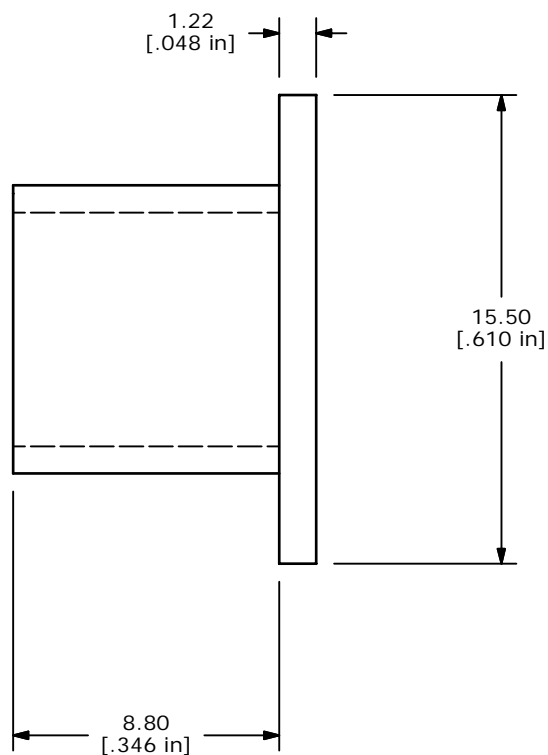

SECTION A-A
SCALE 4 : 1

E-SWITCH[®]

TITLE 100A BUSHING ADAPTER

A	15316	NEW RELEASE	10/31/05	PH
REV	PCR NO	DESCRIPTION	DATE	BY

SCALE	DATE	DR	DWG	REV
4	6/21/2005	RC	T100022	A

THE INFORMATION CONTAINED IN THIS DOCUMENT IS PROPRIETARY TO E-SWITCH AND IS NOT TO BE COPIED OR TRANSFERRED